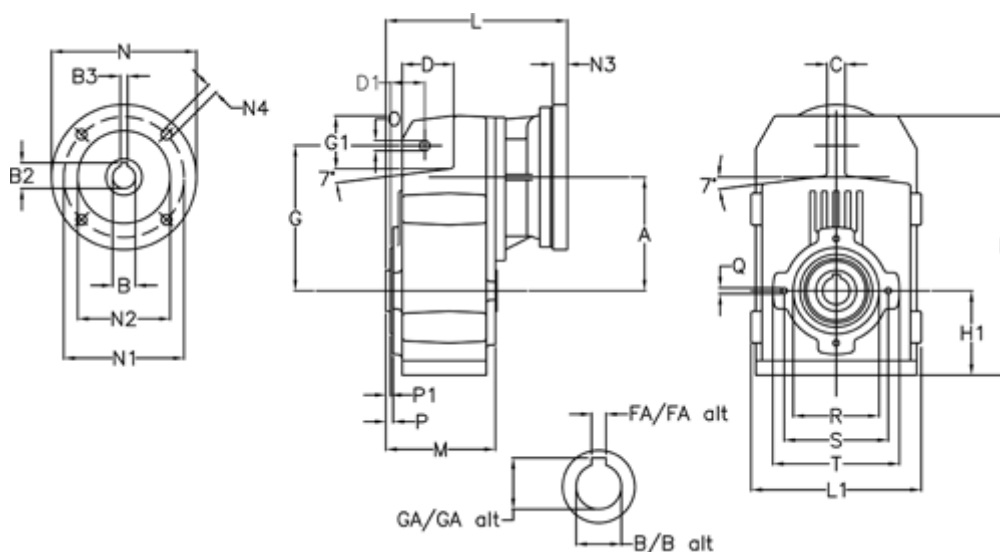

Article number: 29560201663245

Description: Shaft mounted gear  
A252H35-16,6-P112B5

## Measures

A = 128.75	FA = 10	M = 135.5	Q = M10x14
B = 35	G = 162	N = 250	R = 110
B1 = 28	G1 = 58.0	N1 = 215	S = 130
B2 = 31.3	GA = 38.3	N2 = 180	T = 150
B3 = 8	H = 290.5	N4 = M12x16	
C = 20	H1 = 93.5	O = 13	
D = 57.0	L = 242.5	P = 6.0	
D1 = 43.5	L1 = 188	P1 = 3.5	